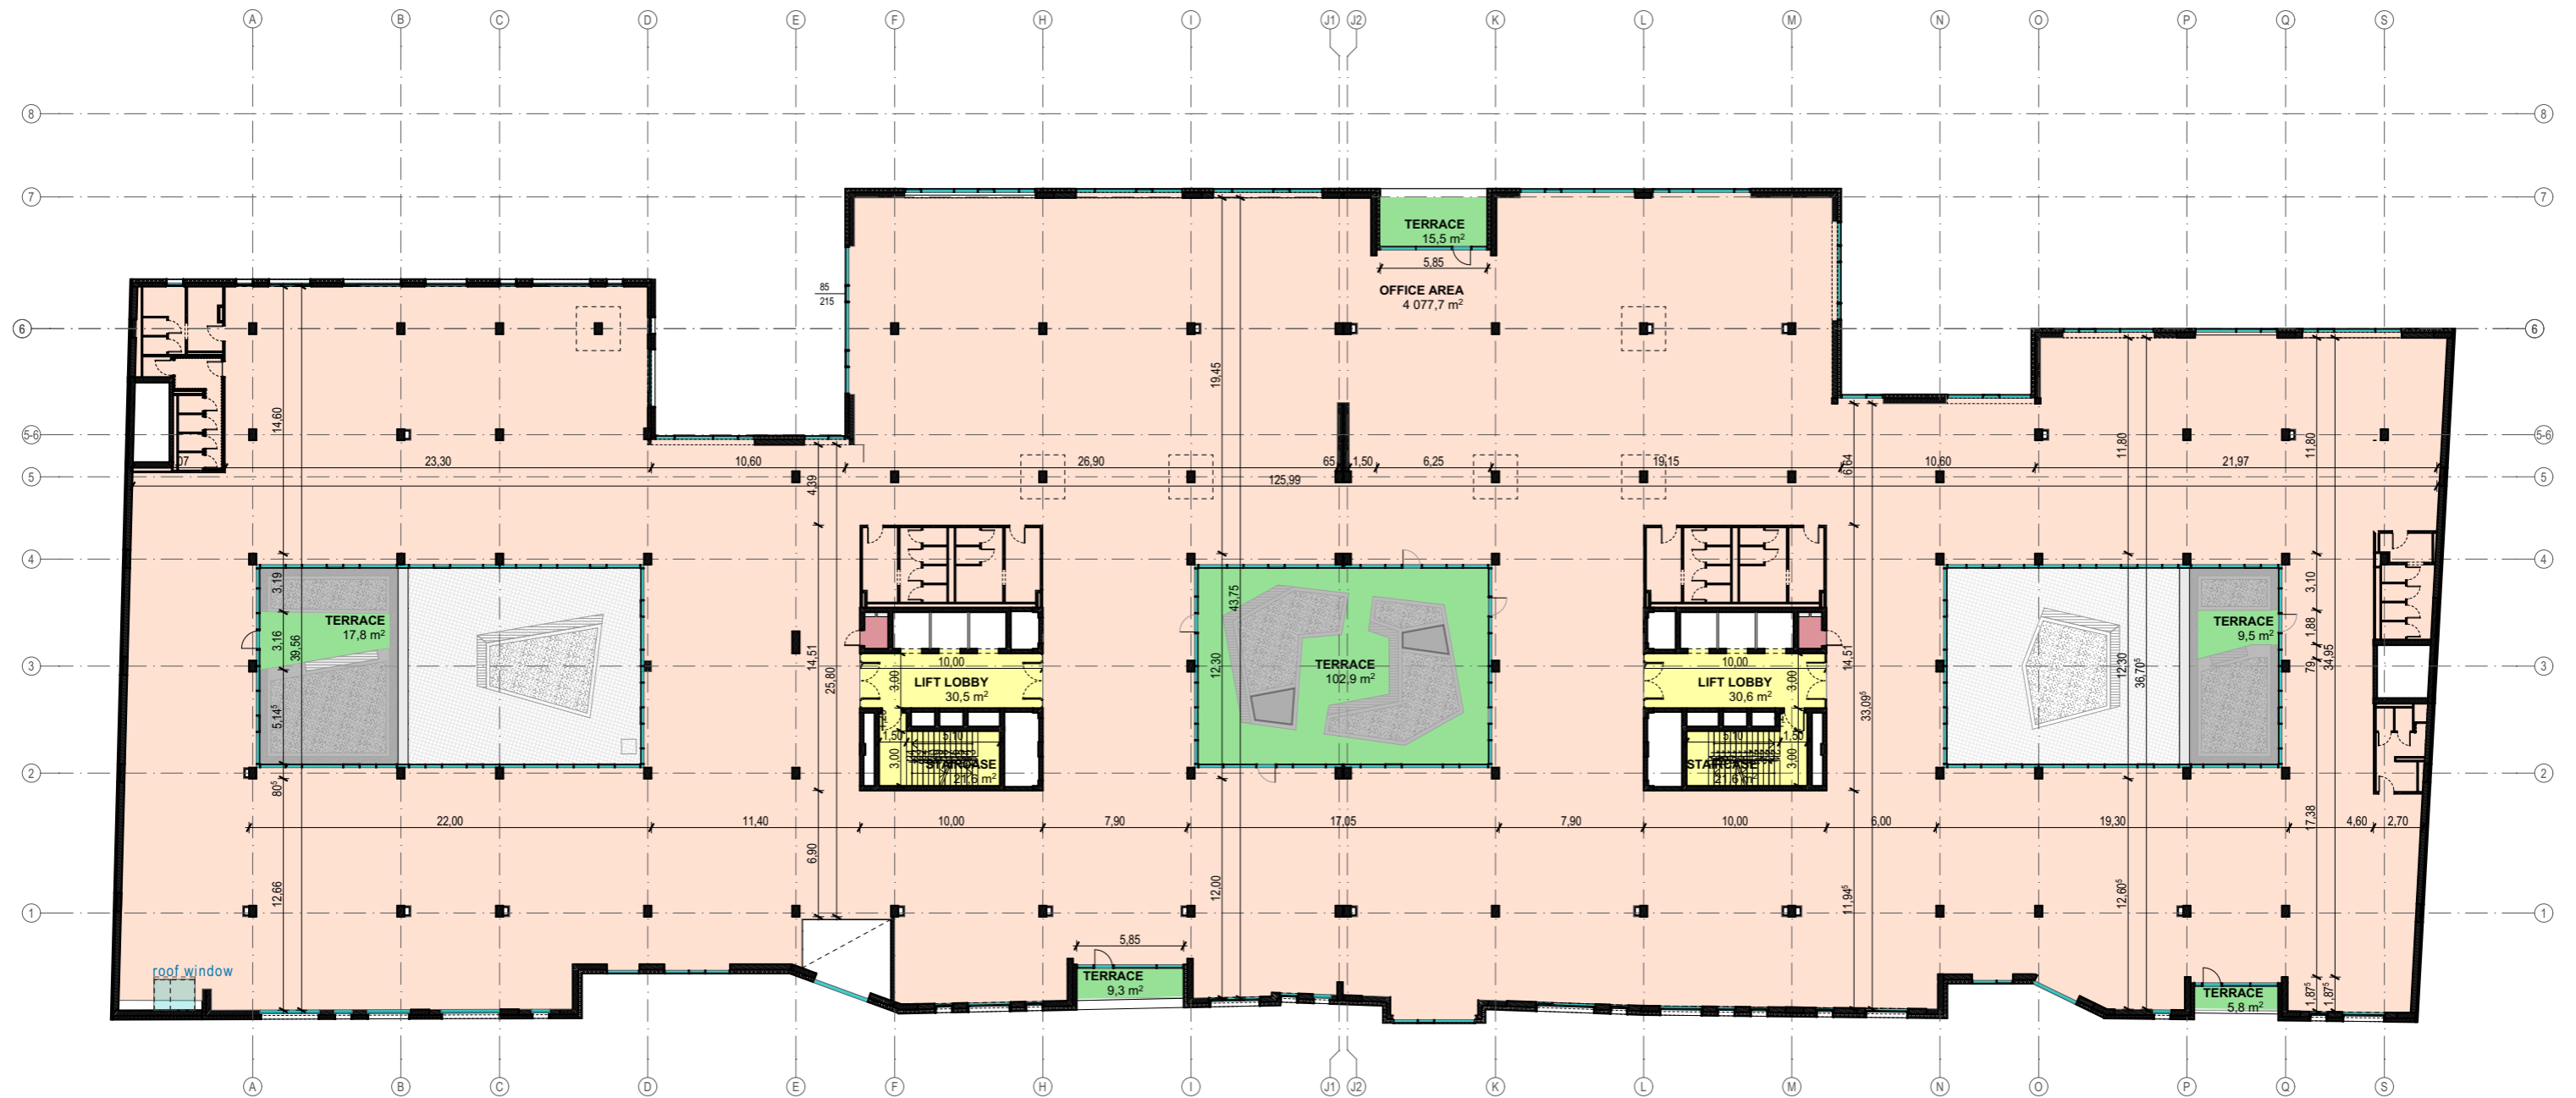

# BÉCSI ÚT

- Office area: 4077,7 m<sup>2</sup>
- Common areas: 104,22 m<sup>2</sup>
- Mechanical and electrical plantrooms: 5,62 m<sup>2</sup>
- Terrace: 160,85 m<sup>2</sup>
- Window